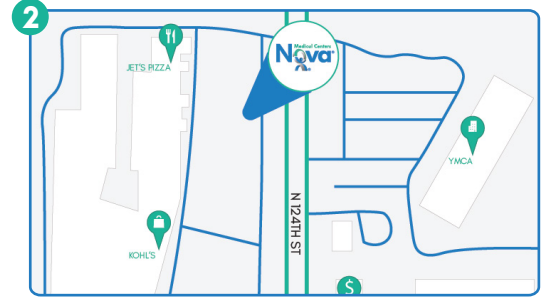

MILWAUKEE BROOKFIELD

2445 N 124th St
Brookfield, WI 53005
Phone: (414) 299-6629
Fax: (414) 299-6629
brookfield@n-o-v-a.com