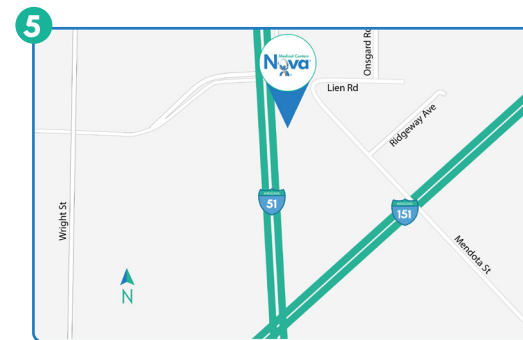

MADISON AIRPORT

1619 N Stoughton Rd
Madison, WI 53704
Phone: (608) 298-5128
Fax: (608) 298-5128
madisonair@n-o-v-a.com