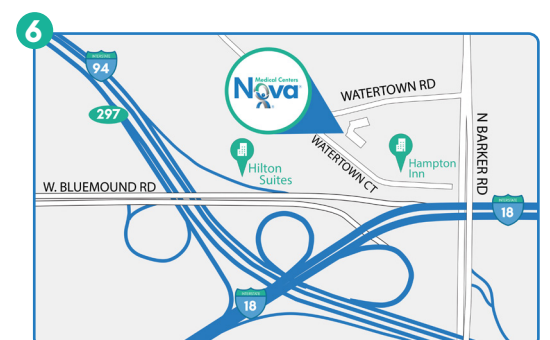

WAUKESHA

20611 Watertown Rd, Ste C
Waukesha, WI 53186
Phone: (262) 333-3175
Fax: (262) 333-3175
waukesha@n-o-v-a.com