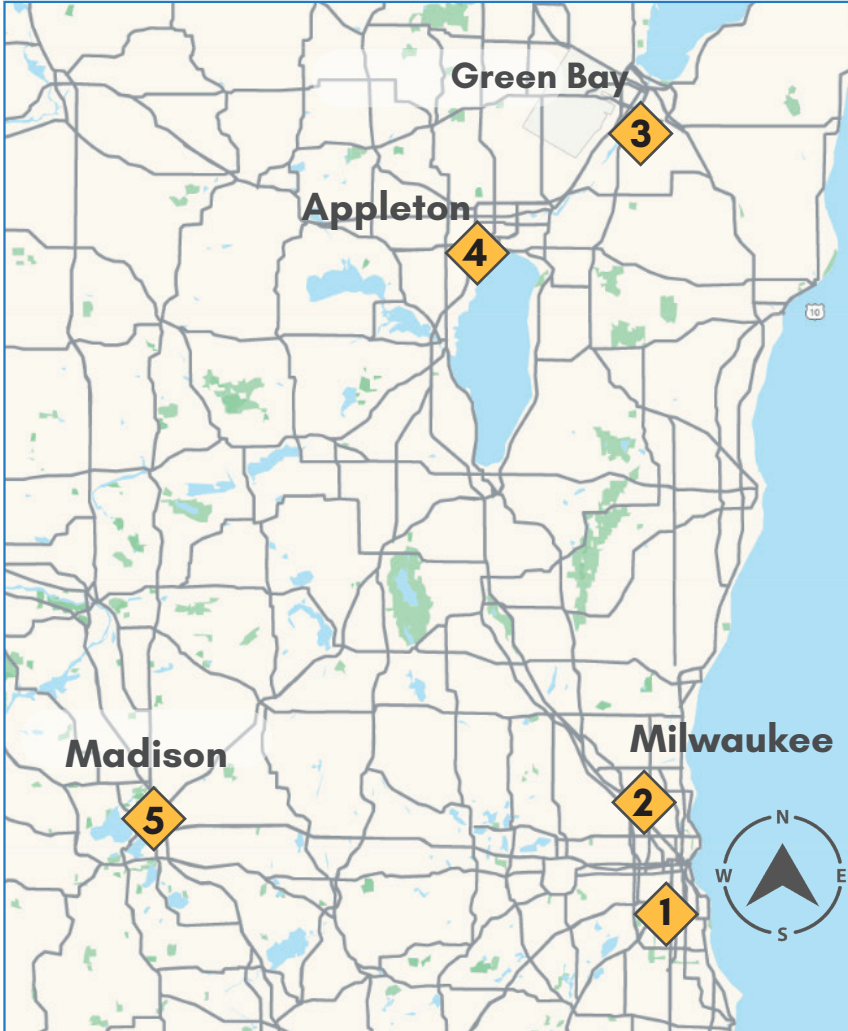

WALK-INS WELCOME  
 MINIMAL WAIT TIMES  
 FREE TRANSPORTATION  
 NO APPOINTMENT NECESSARY

If There Is a Major Medical  
 Emergency Please Call 911

24/7 Physician Triage Hotline  
 1 (866) 480-1310 Option 5

# Work Injury Treatment & Pre Employment Services

- Physician Tele-Triage
- Travel Medicine
- DOT Physicals
- Drug Testing
- Physical Therapy
- Onsite Services
- Pre-Employment
- And More!

**1. Milwaukee Airport**  
 4868 S 6th St, Ste 460  
 Milwaukee, WI 53221  
 P: (414) 260-8282  
 F: (414) 260-8282  
 Mon-Fri: 8:30 AM – 6:00 PM  
 milwaukeeair@n-o-v-a.com

**Free Courtesy Transportation**

SCAN ME

To See All Locations

## VISIT ONE OF OUR CONVENIENT LOCATIONS

- GEORGIA:** Atlanta • Augusta • Marietta • Norcross • Savannah
- INDIANA:** Indianapolis
- TENNESSEE:** Chattanooga • Knoxville • Memphis
- TEXAS:** Abilene • Amarillo • Arlington • Austin • Beaumont • Brownsville • Bryan/College Station • Conroe • Corpus Christi • Dallas • Denton • Duncanville • El Paso • Fort Worth • Grand Prairie • Grapevine • Harlingen • Houston • Humble • Laredo • Longview • Lubbock • McAllen • Mesquite • Midland • Odessa • Plano • San Antonio • Sherman • Temple • Tyler • Waco • Wichita Falls
- WISCONSIN:** Appleton • Green Bay • Madison • Milwaukee