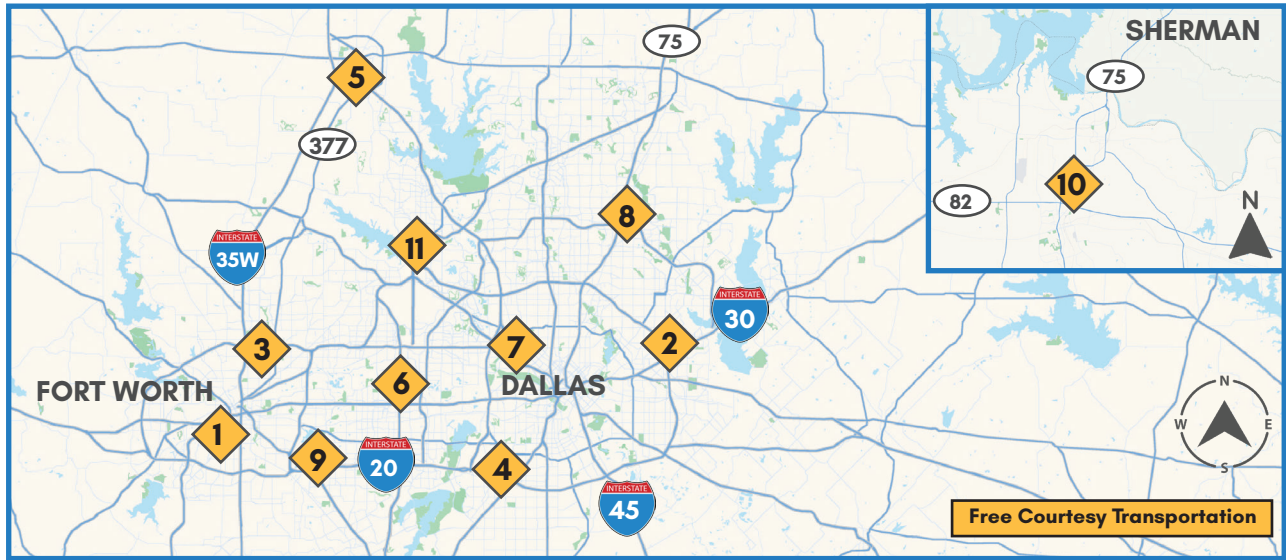

We Offer

Work Injury Treatment & Pre Employment Services

- Physician Tele-Triage
- Travel Medicine
- DOT Physicals
- Drug Testing
- Physical Therapy
- Onsite Services
- Pre-Employment
- And More!

1. Fort Worth (Central)
1106 Alston Ave, Ste 120
Fort Worth, TX 76104
P: (817) 332-0660
F: (817) 332-0770
Mon-Fri: 8:30 AM - 6:00 PM
ftworthcentralen-o-v-a.com

2. Mesquite
1900 Oates Dr, Ste 100
Mesquite, TX 75150
P: (972) 698-7700
F: (972) 698-7702
Mon-Fri: 8:30 AM - 6:00 PM
mesquiteen-o-v-a.com

3. Fort Worth (North)
3645 N Beach St
Fort Worth, TX 76137
P: (817) 759-0004
F: (817) 759-0003
Mon-Fri: 8:30 AM - 6:00 PM
ftworthnorthen-o-v-a.com

4. Duncanville
814 E Camp Wisdom Rd
Duncanville, TX 75116
P: (214) 217-0303
F: (214) 217-0304
Mon-Fri: 8:30 AM - 6:00 PM
duncanvilleen-o-v-a.com

5. Denton
725 S I-35 E, Ste 188
Denton, TX 76205
P: (940) 222-3800
F: (940) 222-3801
Mon-Fri: 8:30 AM - 6:00 PM
dentonen-o-v-a.com

6. Grand Prairie
2045 N Hwy 360, Ste 100B
Grand Prairie, TX 75050
P: (972) 623-1111
F: (972) 623-1105
Mon-Fri: 8:30 AM - 6:00 PM
grandprairieen-o-v-a.com

7. Dallas (Love Field)
8267 Elmbrook Dr, Ste 100
Dallas, TX 75247
P: (214) 350-9800
F: (214) 350-9802
Mon-Fri: 8:30 AM - 6:00 PM
dallasfpn-o-v-a.com

8. Plano
1111 Jupiter Rd, Ste 100B
Plano, TX 75074
P: (469) 326-0999
F: (469) 326-0990
Mon-Fri: 8:30 AM - 6:00 PM
planoen-o-v-a.com

9. Arlington
5900 I-20 W
Arlington, TX 76017
P: (682) 226-6001
F: (682) 226-6002
Mon-Fri: 8:30 AM - 6:00 PM
arlingtonen-o-v-a.com

10. Sherman
3811 N Hwy 75, Ste 100
Sherman, TX 75090
P: (903) 838-8882
F: (903) 838-8882
Mon-Fri: 8:30 AM - 6:00 PM
shermanen-o-v-a.com

11. Grapevine
2805 E Grapevine Mills Circle, Ste 120
Grapevine, TX 76051
P: (682) 477-8040
F: (682) 477-8040
Mon-Fri: 8:30 AM - 6:00 PM
grapevineen-o-v-a.com

SCAN ME

To See All Locations